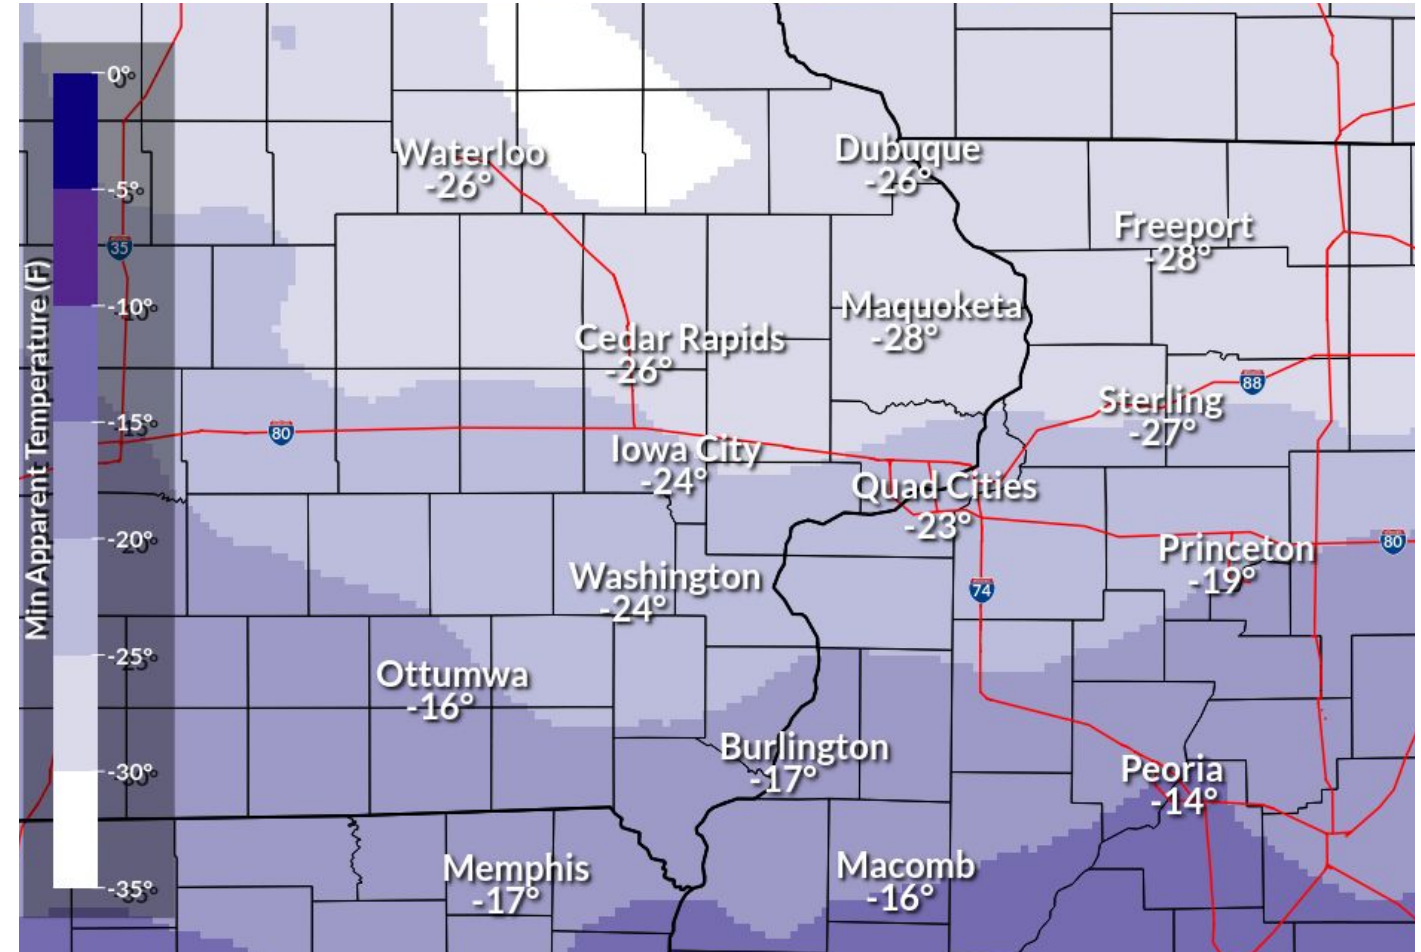

## Key Messages

- **Wind Chill Warning** in effect **area-wide through 12 PM today** (1/16) for **life-threatening wind chills of 30 to 40 below**, meaning strong consideration for cancelling outdoor plans or significantly limiting time spent outside if you must go out
- **Wind Chill Advisory** in effect **area-wide from 12 PM today** (1/16) **through 9 AM Wednesday** (1/17) for **wind chills of 20 to 30 below**
- West to southwest winds of 15 - 25 mph, gusting to 30 mph through early this evening, leading to patchy blowing snow and drifting snow on north/south roadways in open/rural areas.

# Coldest Wind Chills Forecast

January 16, 2024  
3:28 AM

Wind Chill Warning through Noon Today; Wind Chill Advisory Noon Today into Wed AM.

## Forecast Wind Chills

**-30 to -40**

**Through Noon Today**

**-15 to -30**

**Noon Today through 9 AM Wed**