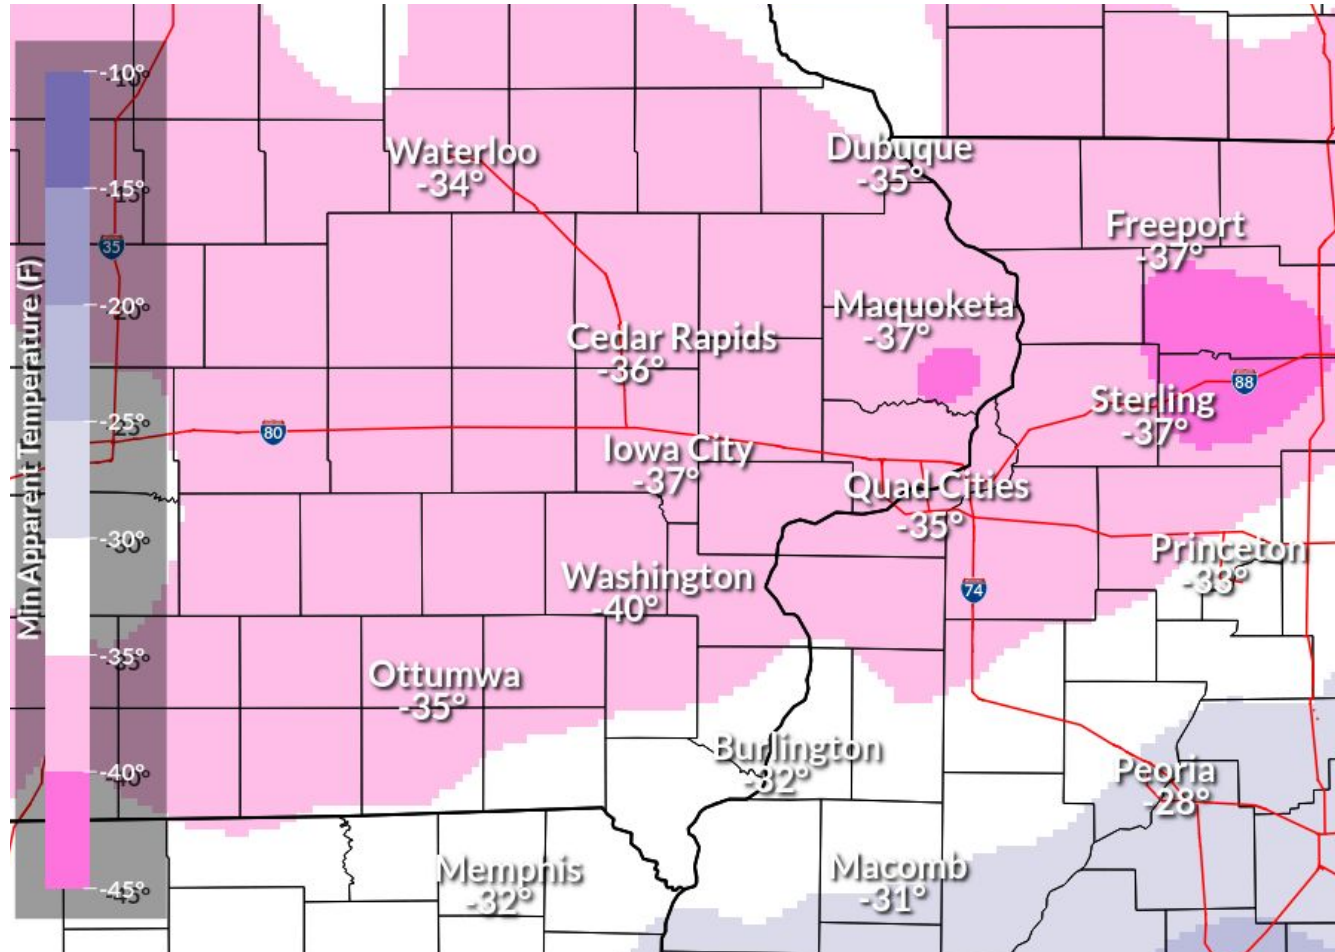

Coldest Wind Chills Forecast

January 16, 2024
3:28 AM

Wind Chill Warning through Noon Today; Wind Chill Advisory Noon Today into Wed AM.

Forecast Wind Chills

-30 to -40

Through Noon Today