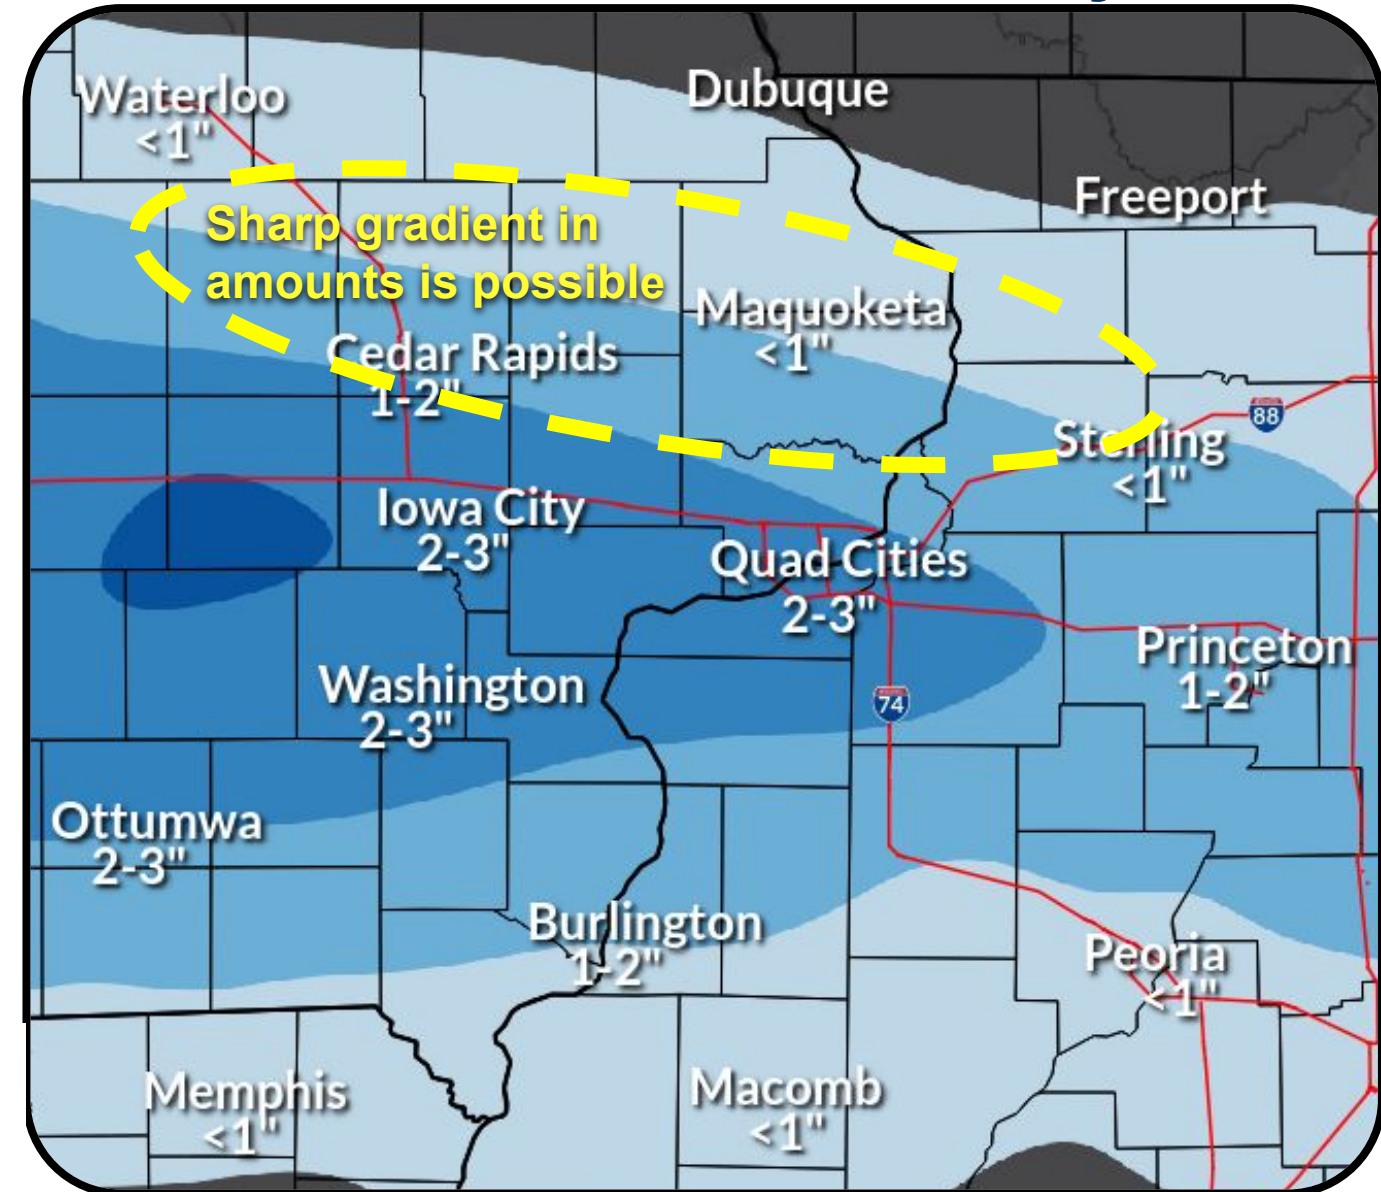

Accumulating Snow Today

January 2, 2025
3:42 AM

Winter Weather Advisory in Effect for Portions of Eastern Iowa & Northwest Illinois

Period of Fluffy Snow

- Snowfall up to 4 inches. The higher totals (3-4") will be a narrow band within a broader area of light (1-2") accumulations.
- Brief heavier snow rates (>0.5" per hour).
- **Slight shift north or south is still possible.**

Timing: 8 A.M. - 7 P.M. Today

- Lasting 4 to 6 hours in any one location.
- Impacts are possible at the back end of the A.M. commute from I-380 corridor west. Slowed travel likely for the P.M. commute.

- **Snow covered roads**
- **Reduced visibility due to falling snow**

Actions

- **Allow for extra travel time**
- **Slow down and use extra caution if driving**

Snowfall Forecast Today