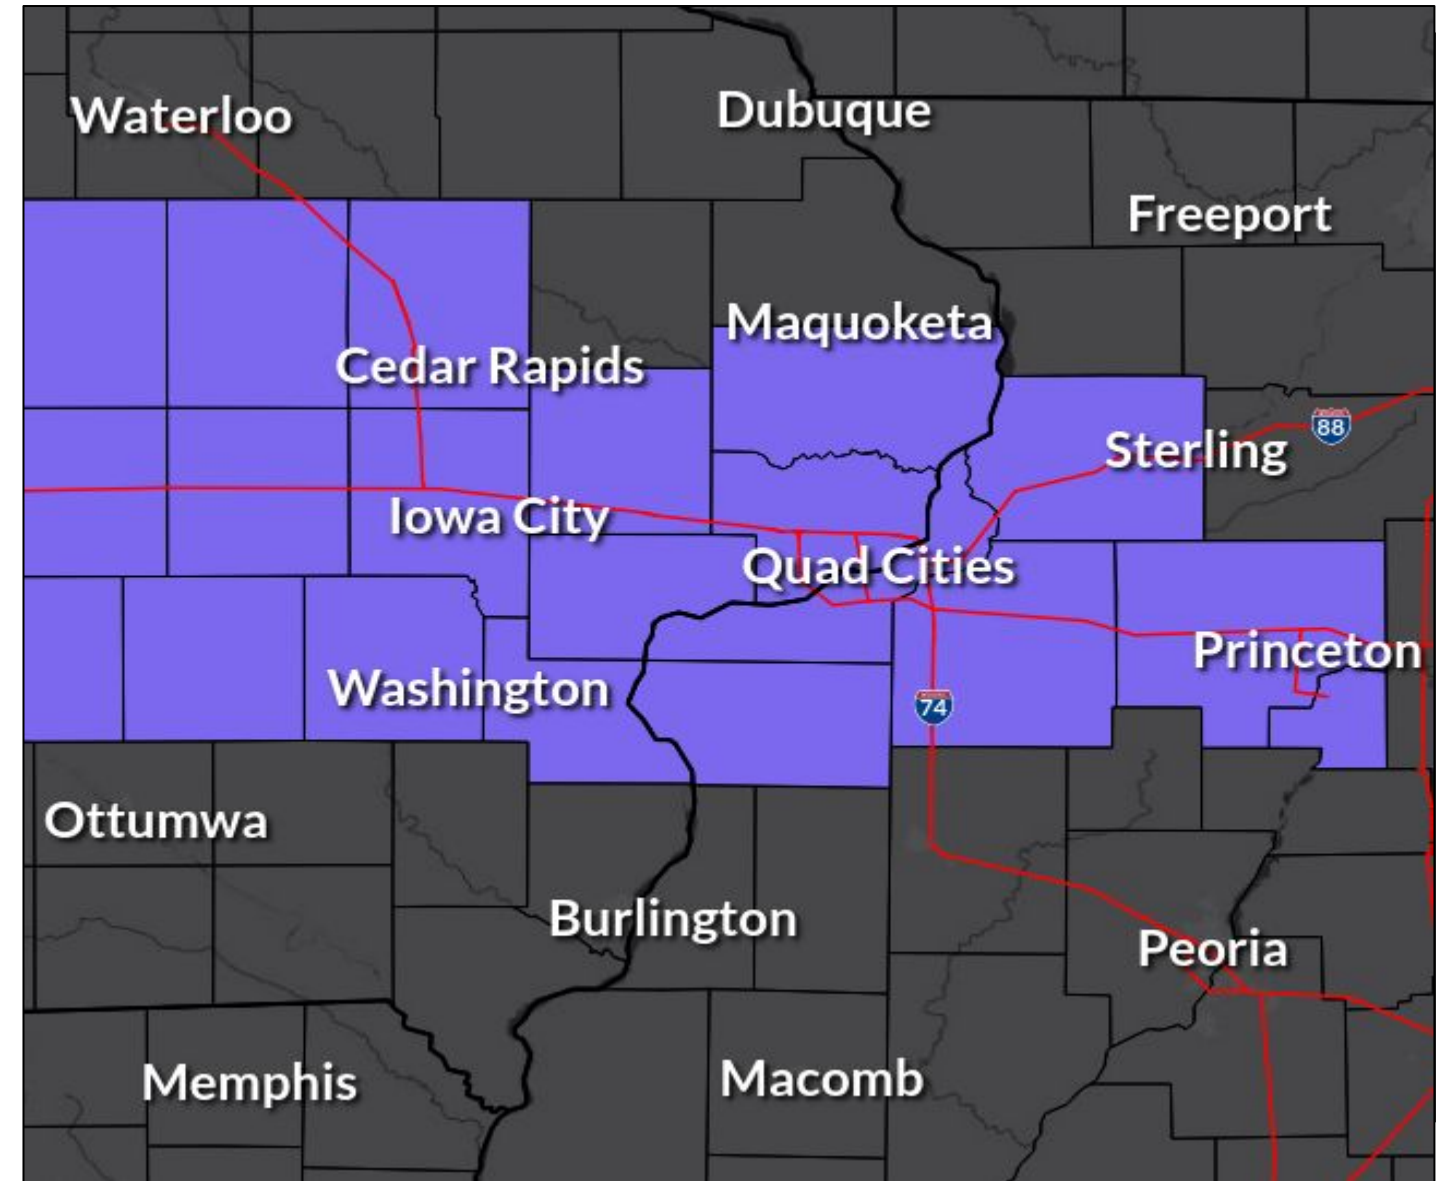

# Accumulating Snow Today

January 2, 2025

3:42 AM

Slowed Travel Will Occur; Hazardous in Places

Winter Weather Advisory

## Key Messages

- Accumulating fluffy snow today up to 4 inches. The higher amounts will be a narrow band within a broader area of lighter accumulations.
- Potential impacts for the back end of the A.M. commute from the I-380 corridor on west. Slowed travel will occur for the P.M. commute.
- Winds will turn gusty tonight and may result in some low grade drifting snow in rural and open areas where the higher amounts occur.

## What Has Changed

- Winter Weather Advisory in effect for portions of eastern Iowa and northwest Illinois.