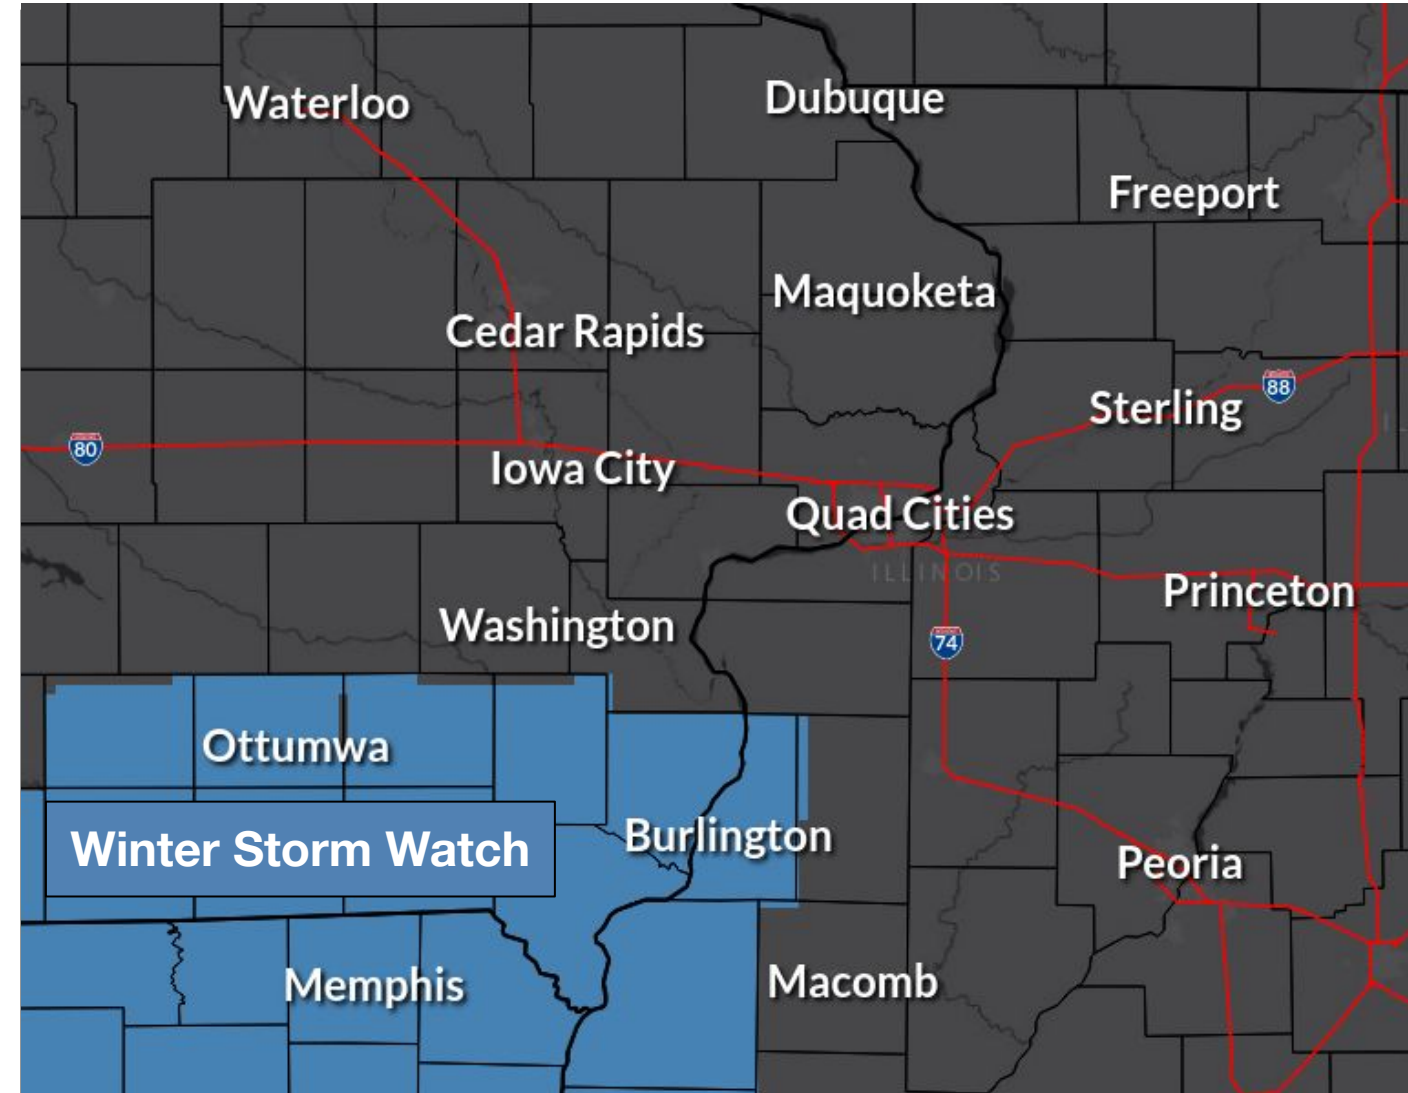

Winter Storm Wednesday

February 10, 2025
3:45 AM

Winter Storm Watch 6 AM Wednesday to 12 AM Thursday

Key Messages

- A Winter Storm Watch has been issued for parts of far southeast Iowa, far northeast Missouri, and west central Illinois from 6 AM Wednesday to Midnight Thursday
- Snow is forecast to develop by sunrise Wednesday over far SE Iowa and northeast Missouri and overspread the area through the morning hours.
- This watch is likely to be expanded to the north and east over the next 24 hours.

Latest Watches, Warnings, & Advisories

NEW

What Has Changed

- Initial Issuance

Next Scheduled Update

- This Afternoon