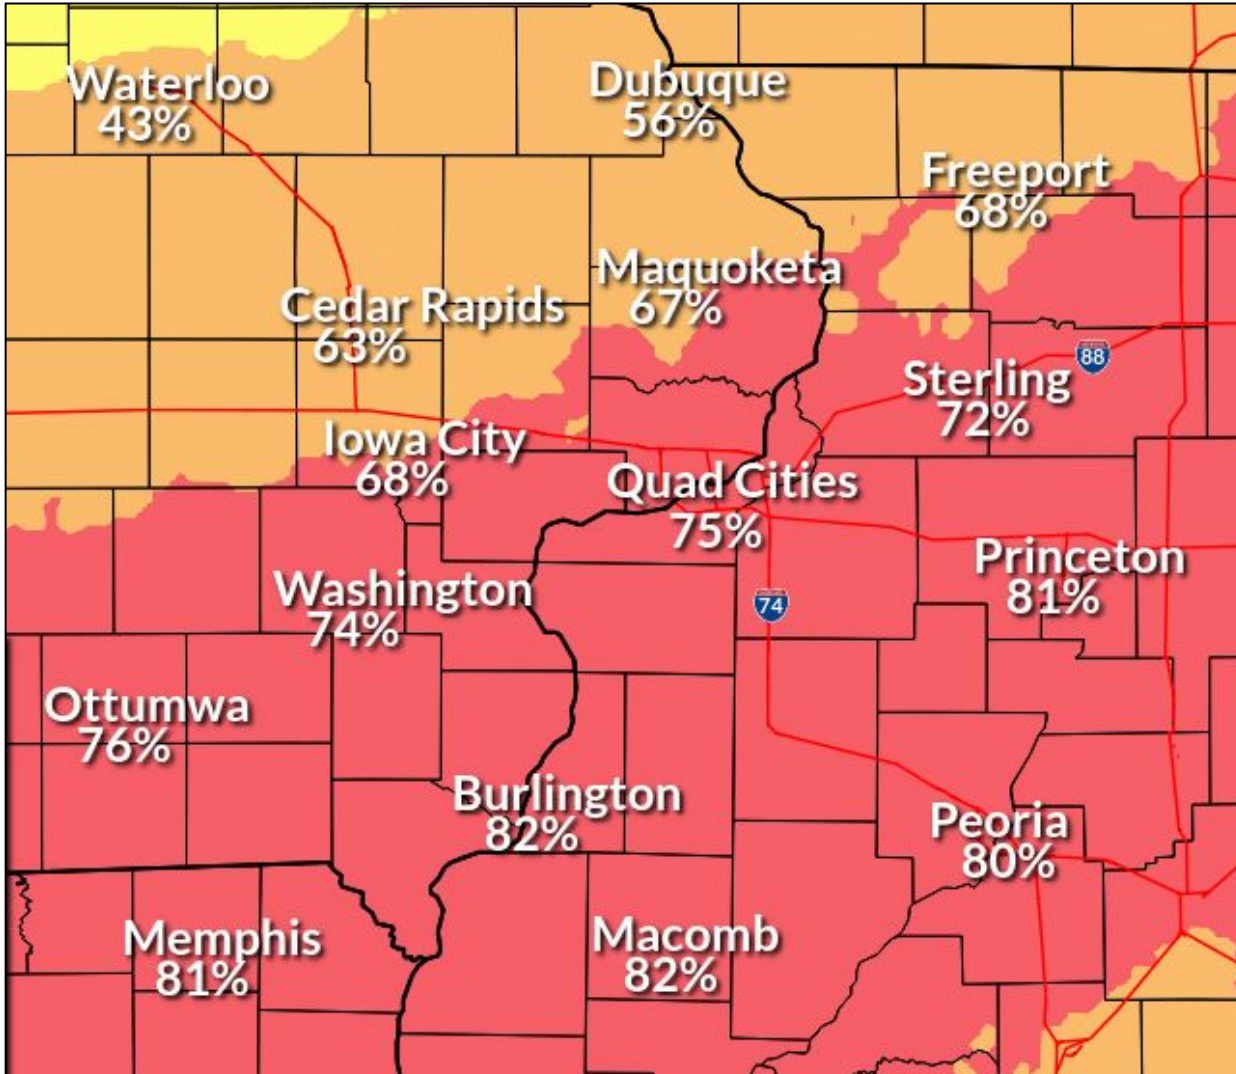

Winter Storm Wednesday

February 10, 2025
3:45 AM

Significant Snowfall Possible

Probability for 4+” of snow