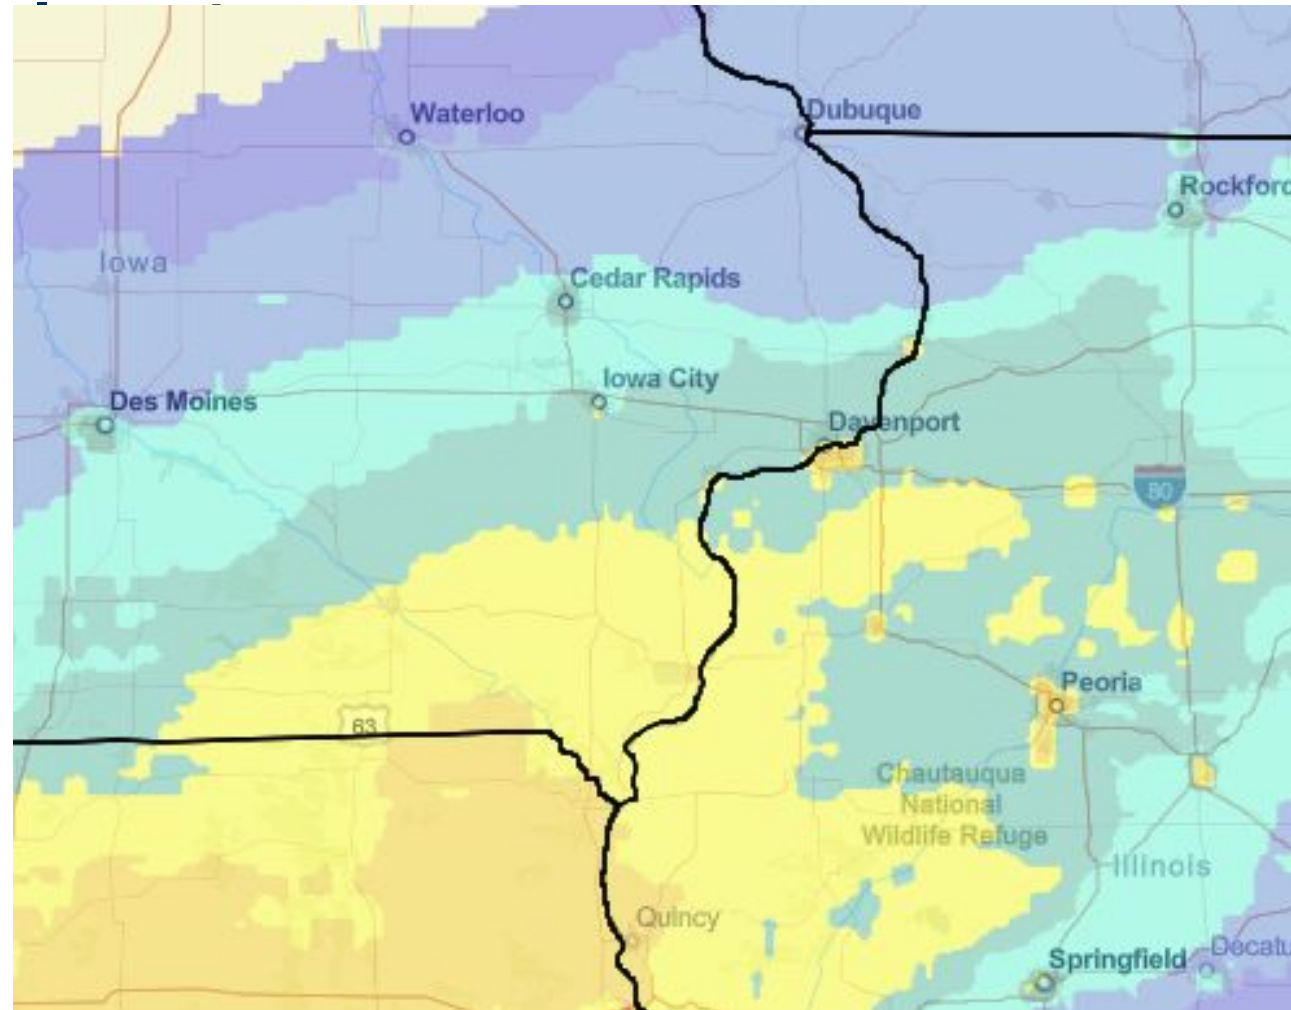

Winter Storm Wednesday Impacts

February 10, 2025
3:45 AM

NWS Winter Storm Severity Index-Probabilistic

Details

- A storm system will bring widespread snow to the region on Wednesday into Wednesday night.
- Snow is expected to be a dry and fluffy.
- North winds of 10 to 20 MPH
- Moderate Impacts are possible
- Monitor the forecast over the coming days for this storm system

Potential For Moderate Winter Storm Impacts

Potential Winter Storm Impacts	
Minor Impacts	Expect a few inconveniences to daily life. • Winter driving conditions. Use caution while driving.
Moderate Impacts	Expect disruptions to daily life. • Hazardous driving conditions. Use extra caution while driving. • Closures and disruptions to infrastructure may occur.
Major Impacts	Expect considerable disruptions to daily life. • Dangerous or impossible driving conditions. Avoid travel if possible. • Widespread closures and disruptions to infrastructure may occur.
Extreme Impacts	Expect substantial disruptions to daily life. • Extremely dangerous or impossible driving conditions. Travel is not advised. • Extensive and widespread closures and disruptions to infrastructure may occur. • Life-saving actions may be needed.