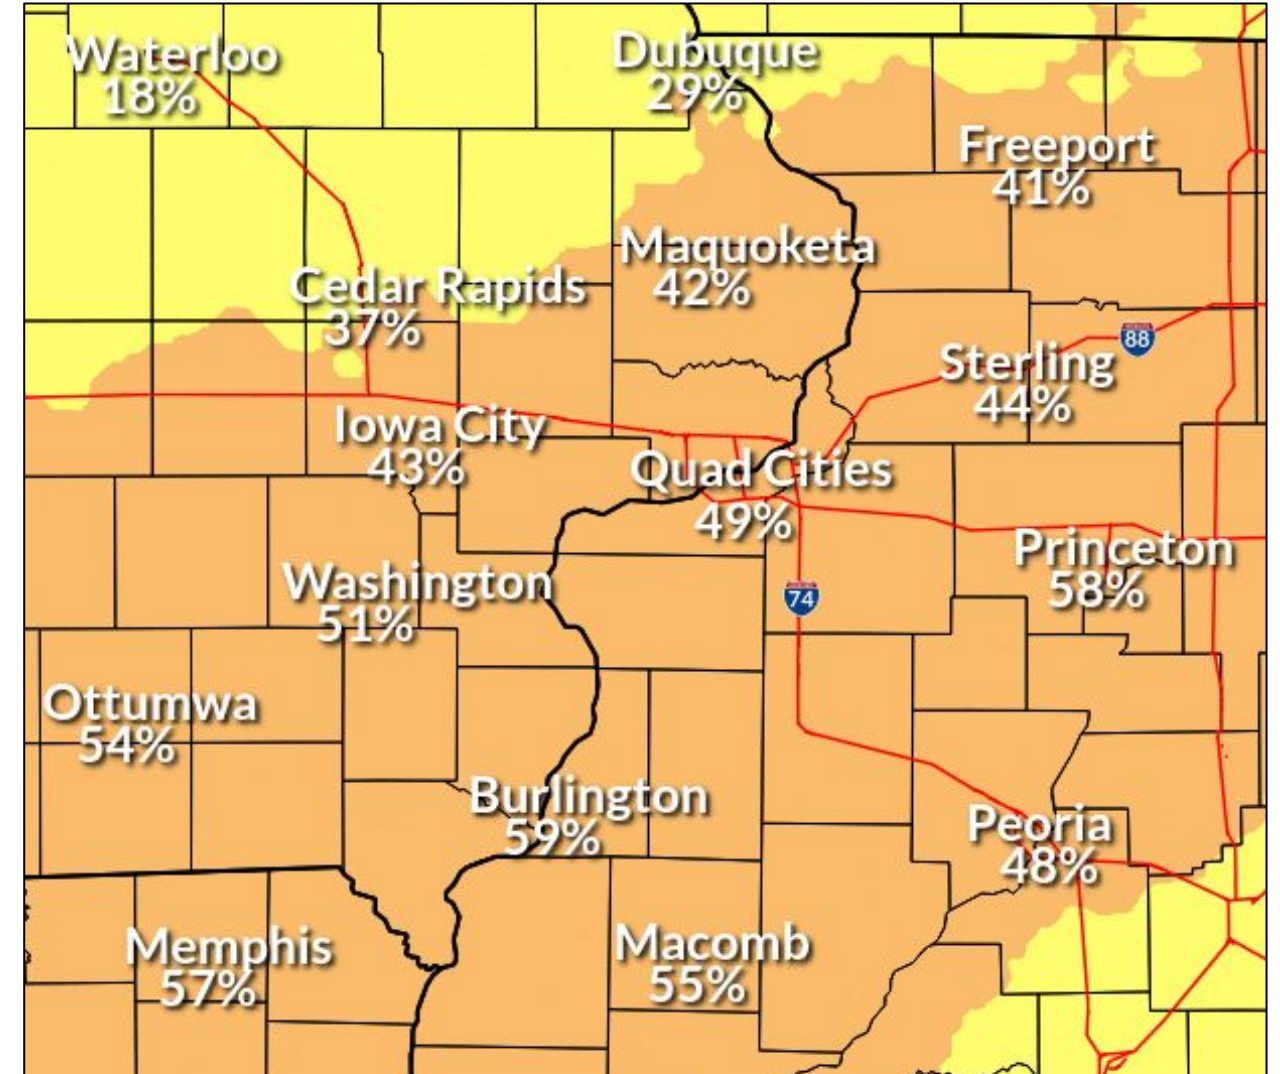

Probability for 6+” of snow

SLIGHT: at least 10%   **MODERATE: at least 40%**   **HIGH: at least 70%**